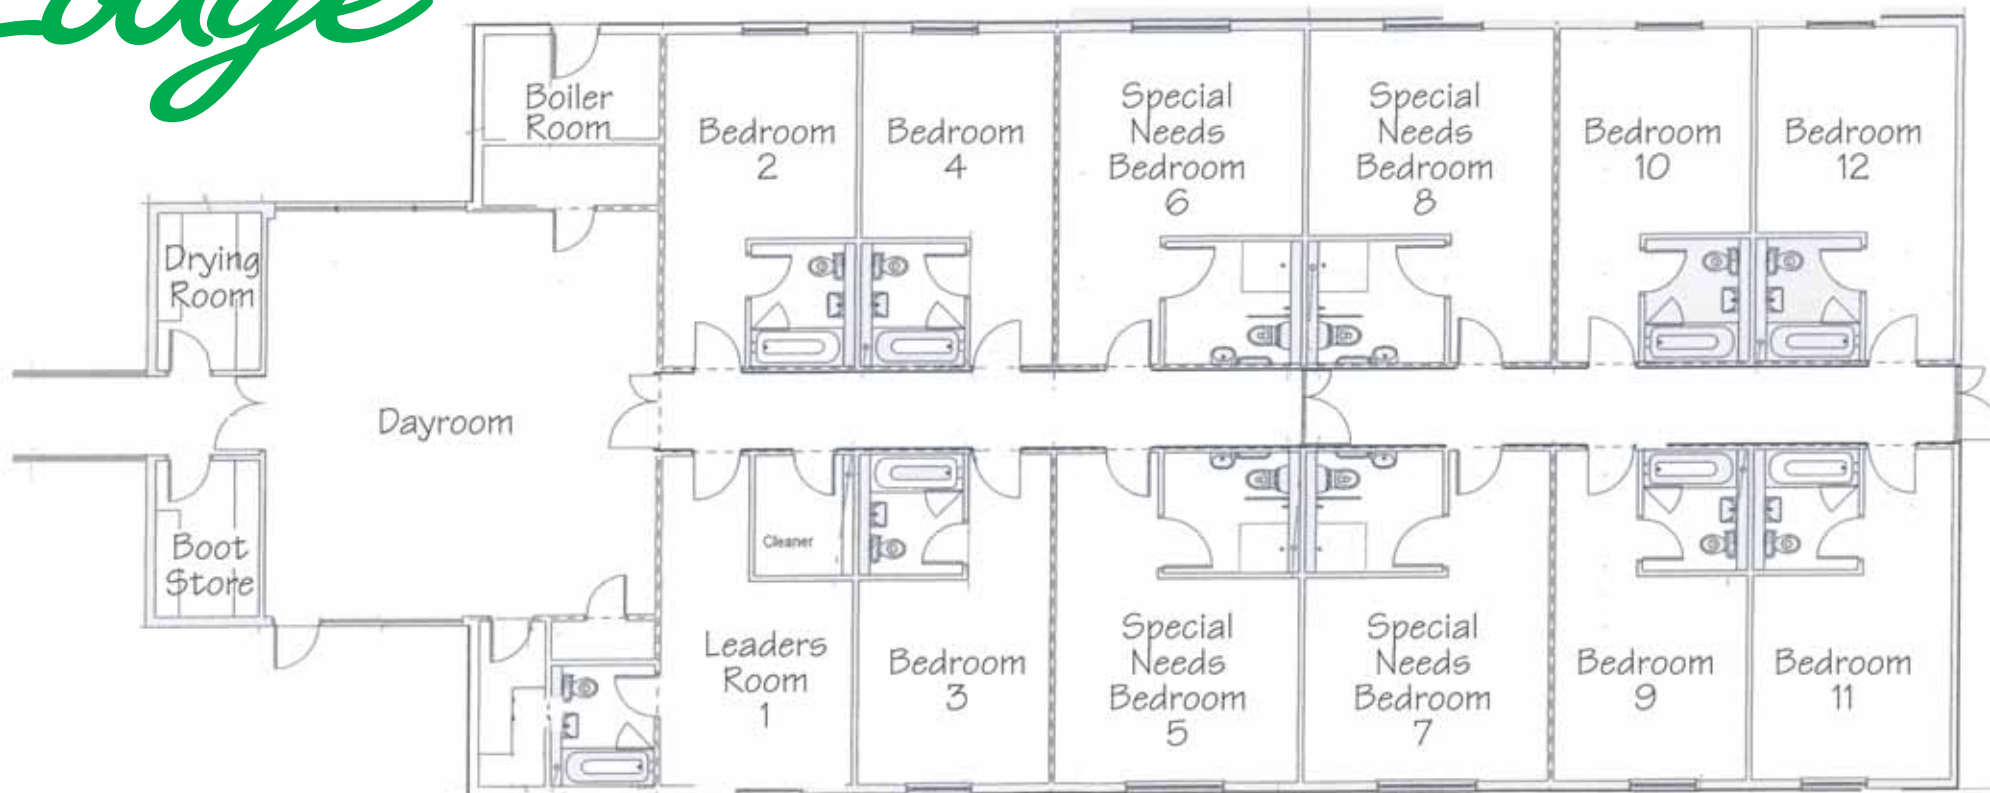

Yukon Lodge

Room 1 has 2 beds (2 single beds)
Rooms 2 - 4 & 9 - 12 have 4 beds (2 single beds & 1 bunk bed)
Rooms 5 - 8 have 5 beds (1 single bed & 2 bunk beds)